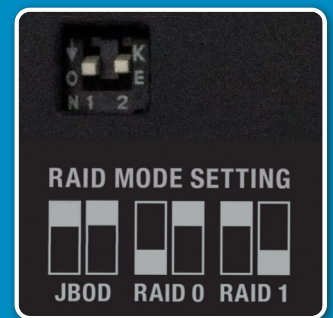

FANTEC mobiRAID X2U31

Back up your data on the FANTEC mobiRAID X2U31 with space for two 2.5" (6.35cm) SATA SSDs & HDDs in one enclosure. With RAID modes (JBOD, 0, 1), it offers various settings for data security and data redundancy.

The USB 3.2 Gen 2 interface lets you transfer your data at lightning speeds of up to 10Gbps. The UASP transfer protocol ensures even shorter transfer times of up to 70% compared to conventional enclosures. Power is supplied via the USB-C interface. Due to the simple & fast installation via Plug & Play the hard drive is ready for use in no time. The black aluminum housing provides ideal protection for your data in mobile use.